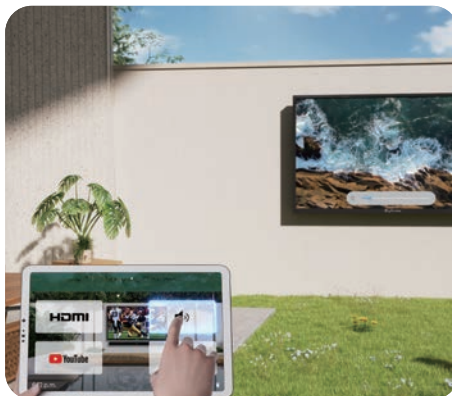

Integrated with Control4

Control4 Smart Home Integration